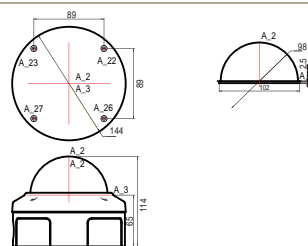

Dimension Diagram

Distributed by:

3S PocketNet Technology Inc.

7F., No.5, Lane 16, Sec. 2, Sichuan Rd. Banqiao Dist.,
New Taipei City 22061, Taiwan (R.O.C.)
Tel: +886.2.8967.2909
Fax: +886.2.8967.2779