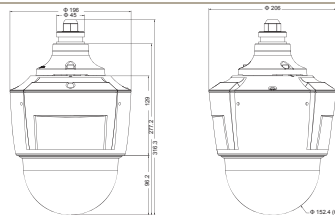

### Demension

206mm(Φ) x 316.3mm(H)

## Dimension Diagram

Distributed by: