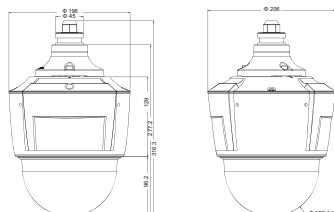

## 2Megapixel / H.264 / 20X / WDR

- H.264/MJPEG Dual Codec & Streaming simultaneously
- Up to 1080P(1920x1080@30fps)
- 20X in optical zoom, 12X in Digital Zoom
- Auto-IRIS
- Digital I/O for External Sensor and Alarm
- Mechanical ICR
- Digital Power WDR
- 2 Way Audio Supported
- Intelligent Video Analytics
- Micro SD Card Supported (SDHC up to 32GB)
- IP67 Weather proof+IK 10 Vandal Proof

### Dimension Diagram

Distributed by: